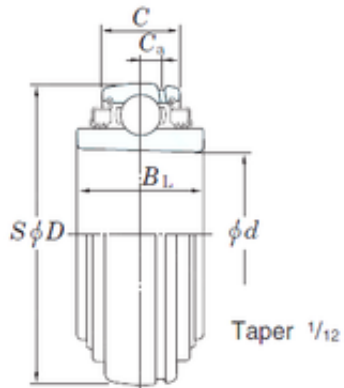

BEARING PRECISION AXLE CORP.

65 mm x 120 mm x 47 mm KOYO UK213L3
deep groove ball bearings

Bearing No. UK213L3

Size	65x120x47 mm
Bore Diameter	65 mm
Outer Diameter	120 mm
Width	47 mm
d	65 mm
D	120 mm
B	47 mm
C	28 mm
C	7,5 mm
Weight	1,67 Kg
Basic dynamic load rating (C)	57,2 kN
Basic static load rating (C0)	40,1 kN

UK213L3 Bearing 2D drawings and 3D CAD models