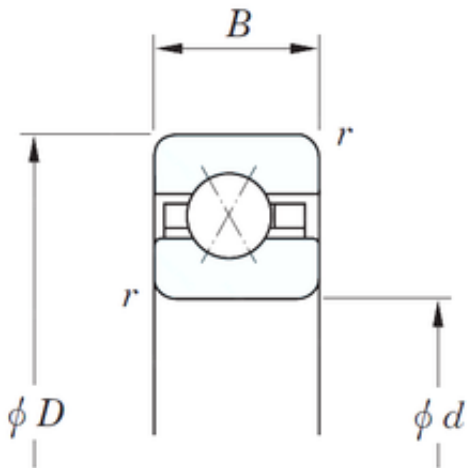

BEARING PRECISION AXLE CORP.

508 mm x 558,8 mm x 25,4 mm KOYO
KGX200 angular contact ball bearings

Bearing No. KGX200

Size	508x558.8x25.4 mm
Bore Diameter	508 mm
Outer Diameter	558,8 mm
Width	25,4 mm
d	508 mm
D	558,8 mm
B	25,4 mm
C	25,4 mm
r	2 mm
Weight	8,53 Kg
Basic dynamic load rating (C)	65,2 kN
Bearing No.	KGX200
r(min)	2
Cr	65.2
C0r	133
Mass(kg)	8.53

KGX200 Bearing 2D drawings and 3D CAD models