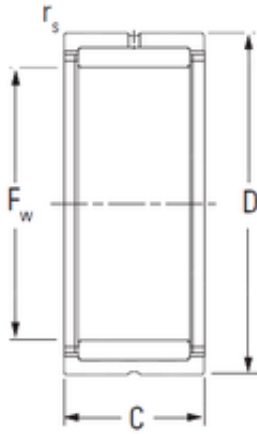

BEARING PRECISION AXLE CORP.

KOYO NK15/20 needle roller bearings

Bearing No. NK15/20

Size	15x23x20 mm
Bore Diameter	15 mm
Outer Diameter	23 mm
Width	20 mm
F _w	15 mm
D	23 mm
C	20 mm
r5 min.	0,3 mm
Weight	0,031 Kg
Basic dynamic load rating (C)	14,7 kN
Basic static load rating (C ₀)	18,6 kN
(Grease) Lubrication Speed	15000 r/min
Bearing No.	NK15/20
rs(min)	0.3
Cr	14.7
C _{0r}	18.6
C _u	2.95
Grease lub.	15000
Oil lub.	24000
(Refer.) Mass(kg)	0.031

NK15/20 Bearing 2D drawings and 3D CAD models