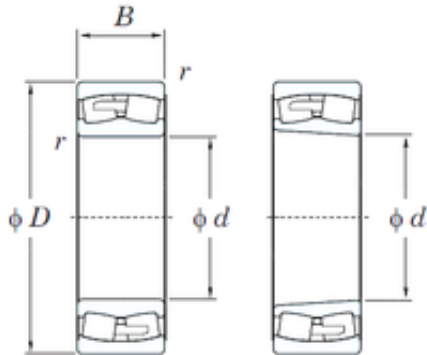

## BEARING PRECISION AXLE CORP.

240 mm x 400 mm x 160 mm KOYO  
24148RHAK30 spherical roller bearings

Bearing No. 24148RHAK30

Size	240x400x160 mm
Bore Diameter	240 mm
Outer Diameter	400 mm
Width	160 mm
d	240 mm
D	400 mm
B	160 mm
C	160 mm
r min.	4 mm
da min.	258 mm
Da max.	382 mm
ra max.	3 mm
Weight	75,3 Kg
Basic dynamic load rating (C)	2200 kN
Basic static load rating (C0)	4130 kN
(Grease) Lubrication Speed	800 r/min
(Oil) Lubrication Speed	1100 r/min
Calculation factor (e)	0,39
Calculation factor (Y0)	1,68
Calculation factor (Y1)	1,72

24148RHAK30 Bearing 2D drawings and 3D CAD models