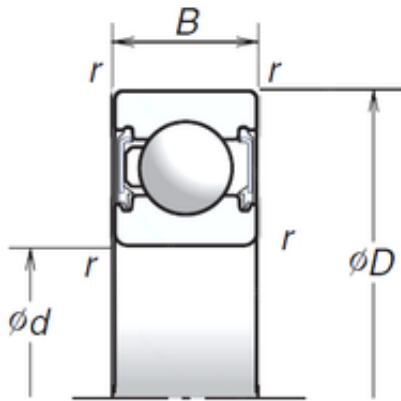

## BEARING PRECISION AXLE CORP.

17 mm x 40 mm x 12 mm NSK 6203T1XVV  
deep groove ball bearings

Bearing No. 6203T1XVV

Size	17x40x12 mm
Bore Diameter	17 mm
Outer Diameter	40 mm
Width	12 mm
d	17 mm
D	40 mm
B	12 mm
C	12 mm
r min.	0,6 mm
Basic dynamic load rating (C)	9,55 kN
Basic static load rating (C0)	4,8 kN

6203T1XVV Bearing 2D drawings and 3D CAD models