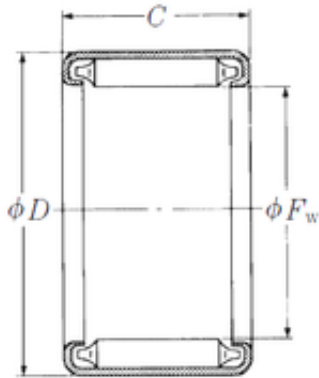

BEARING PRECISION AXLE CORP.

NSK B-910 needle roller bearings

Bearing No. B-910

Size	14.288x19.05x15.88 mm
Bore Diameter	14,288 mm
Outer Diameter	19,05 mm
Width	15,88 mm
Fw	14,288 mm
D	19,05 mm
C	15,88 mm
Weight	0,012 Kg
Basic dynamic load rating (C)	12,5 kN

B-910 Bearing 2D drawings and 3D CAD models