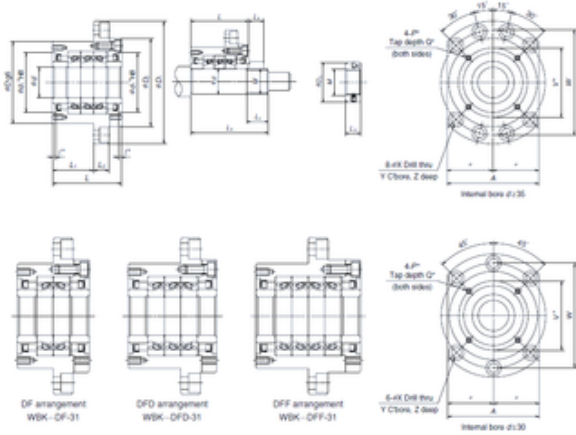

BEARING PRECISION AXLE CORP.

NSK WBK40DFD-31 thrust ball bearings

Bearing No. WBK40DFD-31

WBK40DFD-31 Bearing 2D drawings and 3D CAD models

Bore Diameter	40 mm
Outer Diameter	102 mm
d	40 mm
D	95 mm
D1	142 mm
D2	102 mm
Y	17,5 mm
Q	12 mm
V	80 mm
X	11 mm
L4	107 mm
L5	30 mm
L2	18 mm
L3	22 mm
I	4 mm
Z	11 mm
A	106 mm
D1	69 mm
D3	60 mm
L	81 mm
L1	48 mm
W	121 mm
Thread (P)	M6