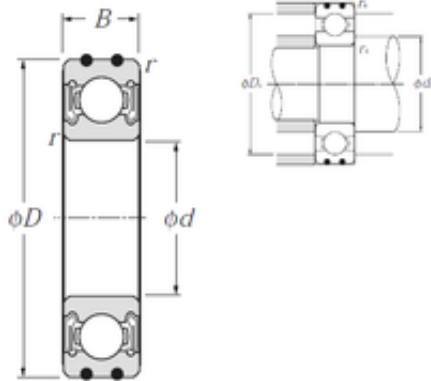

BEARING PRECISION AXLE CORP.

17 mm x 35 mm x 10 mm NTN AC-6003LLB
deep groove ball bearings

Bearing No. AC-6003LLB

Size	17x35x10 mm
Bore Diameter	17 mm
Outer Diameter	35 mm
Width	10 mm
d	17 mm
D	35 mm
B	10 mm
C	10 mm
r min.	0,3 mm
da min.	19 mm
da max	21 mm
Da max.	33 mm
ra max.	0,3 mm
Weight	0,037 Kg
Basic dynamic load rating (C)	6,8 kN
Basic static load rating (C0)	3,35 kN
(Grease) Lubrication Speed	20000 r/min

AC-6003LLB Bearing 2D drawings and 3D CAD models