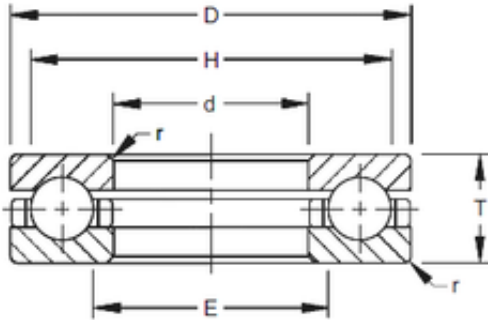

BEARING PRECISION AXLE CORP.

Timken 55TVB245 thrust ball bearings

Bearing No. 55TVB245

Size	139.7x209.55x47.625 mm
Bore Diameter	139,7 mm
Outer Diameter	209,55 mm
Width	47,625 mm
d	139,7 mm
D	209,55 mm
T	47,625 mm
r max	2,4 mm
E	157,2 mm
H	192,1 mm
Weight	5,1 Kg
Basic dynamic load rating (C)	770 kN

55TVB245 Bearing 2D drawings and 3D CAD models