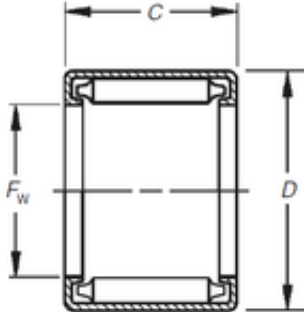

BEARING PRECISION AXLE CORP.

Timken B-1314 needle roller bearings

Bearing No. B-1314

Size	20.638x26.988x22.23 mm
Bore Diameter	20,638 mm
Outer Diameter	26,988 mm
Width	22,23 mm
Fw	20,638 mm
D	26,988 mm
C	22,23 mm
Weight	0,031 Kg
Basic dynamic load rating (C)	26,7 kN
Basic static load rating (C0)	51,15 kN
(Grease) Lubrication Speed	3400 r/min

B-1314 Bearing 2D drawings and 3D CAD models