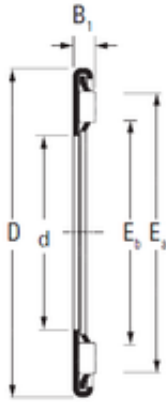

BEARING PRECISION AXLE CORP.

Timken AX 6 14 needle roller bearings

Bearing No. AX 6 14

Size	6x14x2.3 mm
Bore Diameter	6 mm
Outer Diameter	14 mm
Width	2,3 mm
d	6 mm
D	14 mm
B1	2,3 mm
Ea	11,9 mm
Eb	7,3 mm
Weight	0,001 Kg
Basic dynamic load rating (C)	3,15 kN
Basic static load rating (C0)	6,35 kN

AX 6 14 Bearing 2D drawings and 3D CAD models