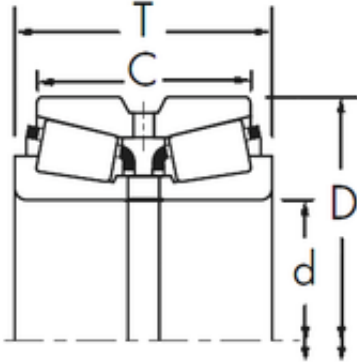

# BEARING PRECISION AXLE CORP.

Timken  
HH264149/HH264110CD+HH264149XA  
tapered roller bearings

Bearing No. HH264149/HH264110CD+HH264149XA

Size	339.949x589.949x340.002 mm
Bore Diameter	339,949 mm
Outer Diameter	589,949 mm
Width	340,002 mm
d	339,949 mm
D	589,949 mm
T	340,002 mm
C	278 mm
R	14 mm
r	3,5 mm

HH264149/HH264110CD+HH264149XA Bearing 2D drawings and 3D CAD models